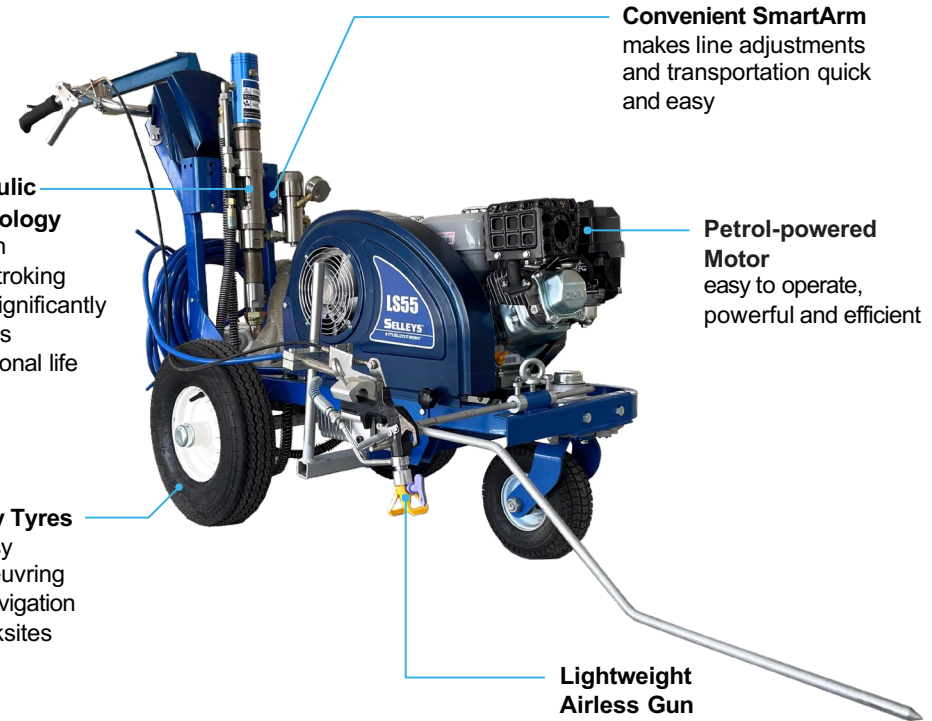

SELLEYS LINE SPRAYER LS55

Selleys Line Sprayer LS55 is a rugged workhorse, designed for ease of use and simple operation on large-scale projects such as airports, roads, parking lots and athletic fields. The unit comes with a spray gun that can accommodate a full stencilling capability.

SELLEYS LINE SPRAYER LS55

Max. Nozzle Size	0.055"
Max. Delivery Rate	8 L/min
Operating Pressure	220 bar
Motor Output	5.6 kW / 7.5 hp
Weight	145 kg

Prepare your surfaces and materials prior to spraying with this Selley's Painting Tool

SELLEYS SPIRAL MIXER